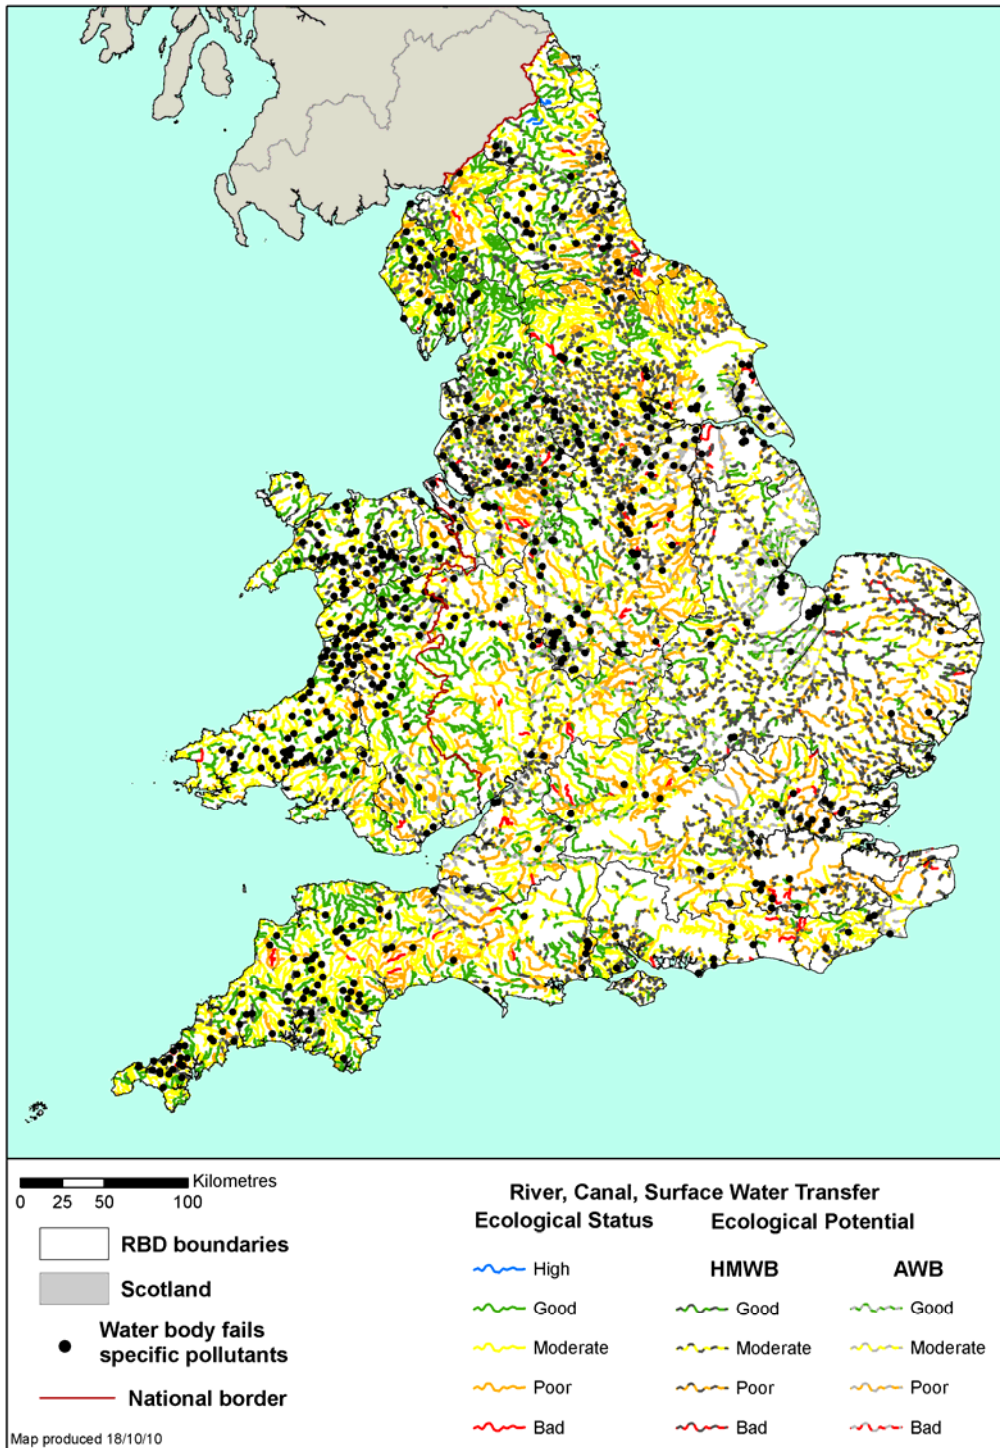

Ecological status or potential for rivers, canals and surface water transfers 2010

© Environment Agency copyright and / or database right 2010. All rights reserved. This map includes data supplied under licence from: © Crown Copyright and database right 2009. All rights reserved. Ordnance Survey licence number 100026380. Some river features of this map are based on digital spatial data licensed from the Centre for Ecology and Hydrology, © CEH. Licence number 198 version 2.