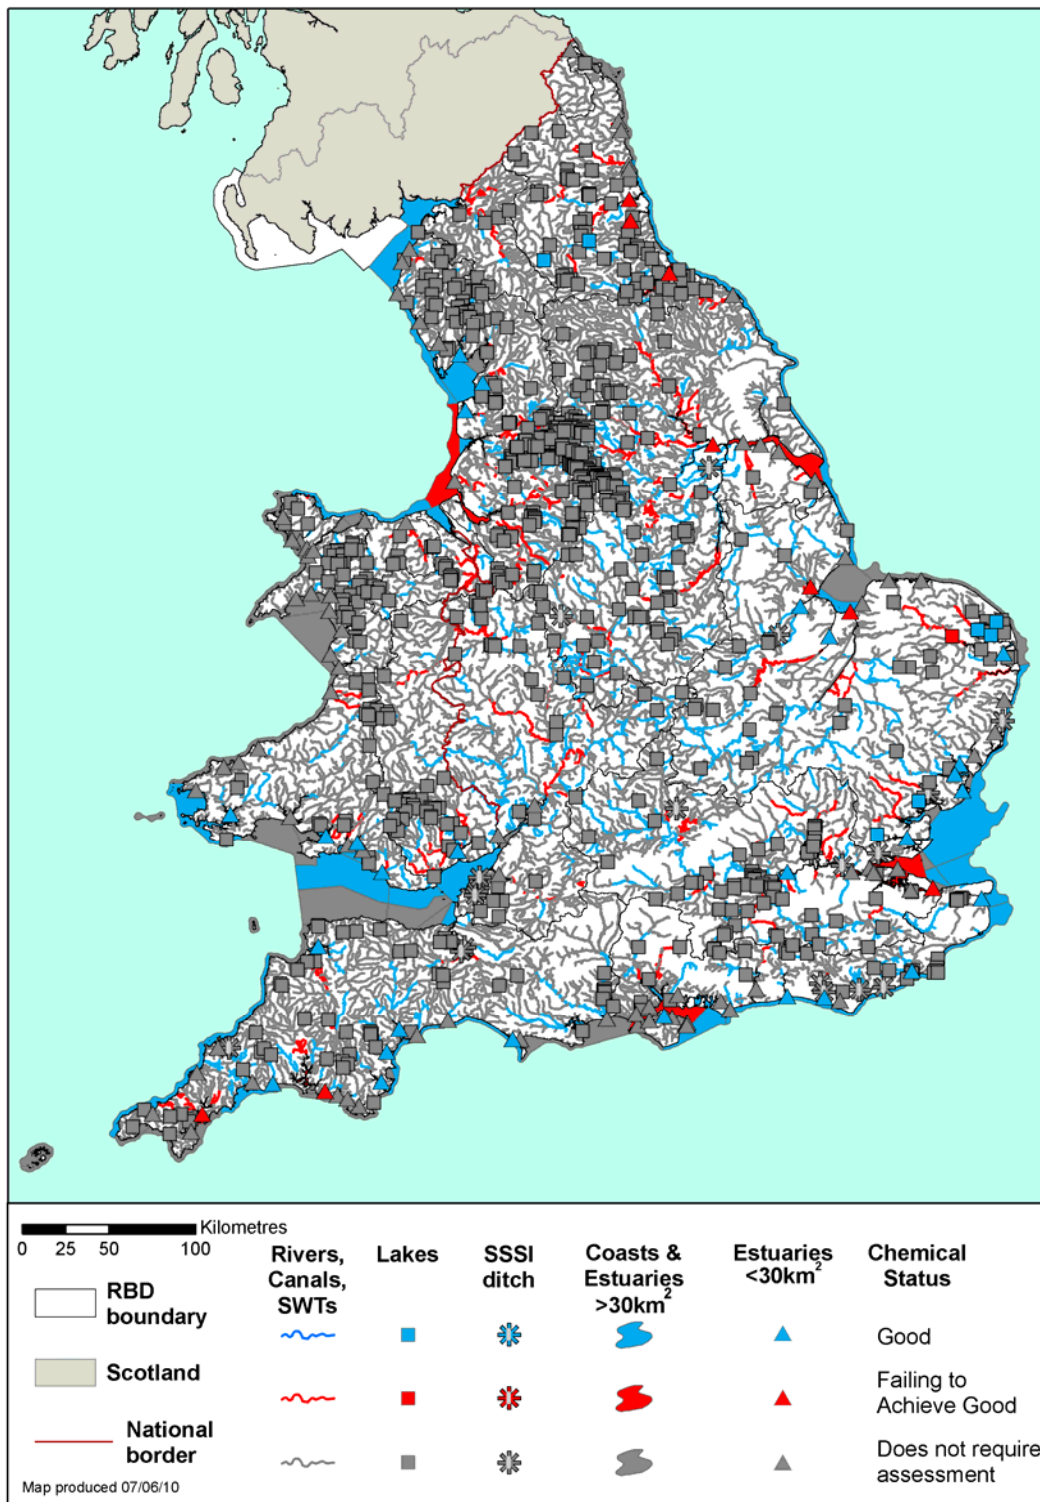

Chemical status for rivers, lakes, estuarine and coastal waters (River Basin Management Plans baseline 2009)

© Environment Agency copyright and / or database right 2009. All rights reserved. This map includes data supplied under licence from: © Crown Copyright and database right 2009. All rights reserved. Ordnance Survey licence number 100026380. Some river features of this map are based on digital spatial data licensed from the Centre for Ecology and Hydrology, © CEH. Licence number 198 version 2.