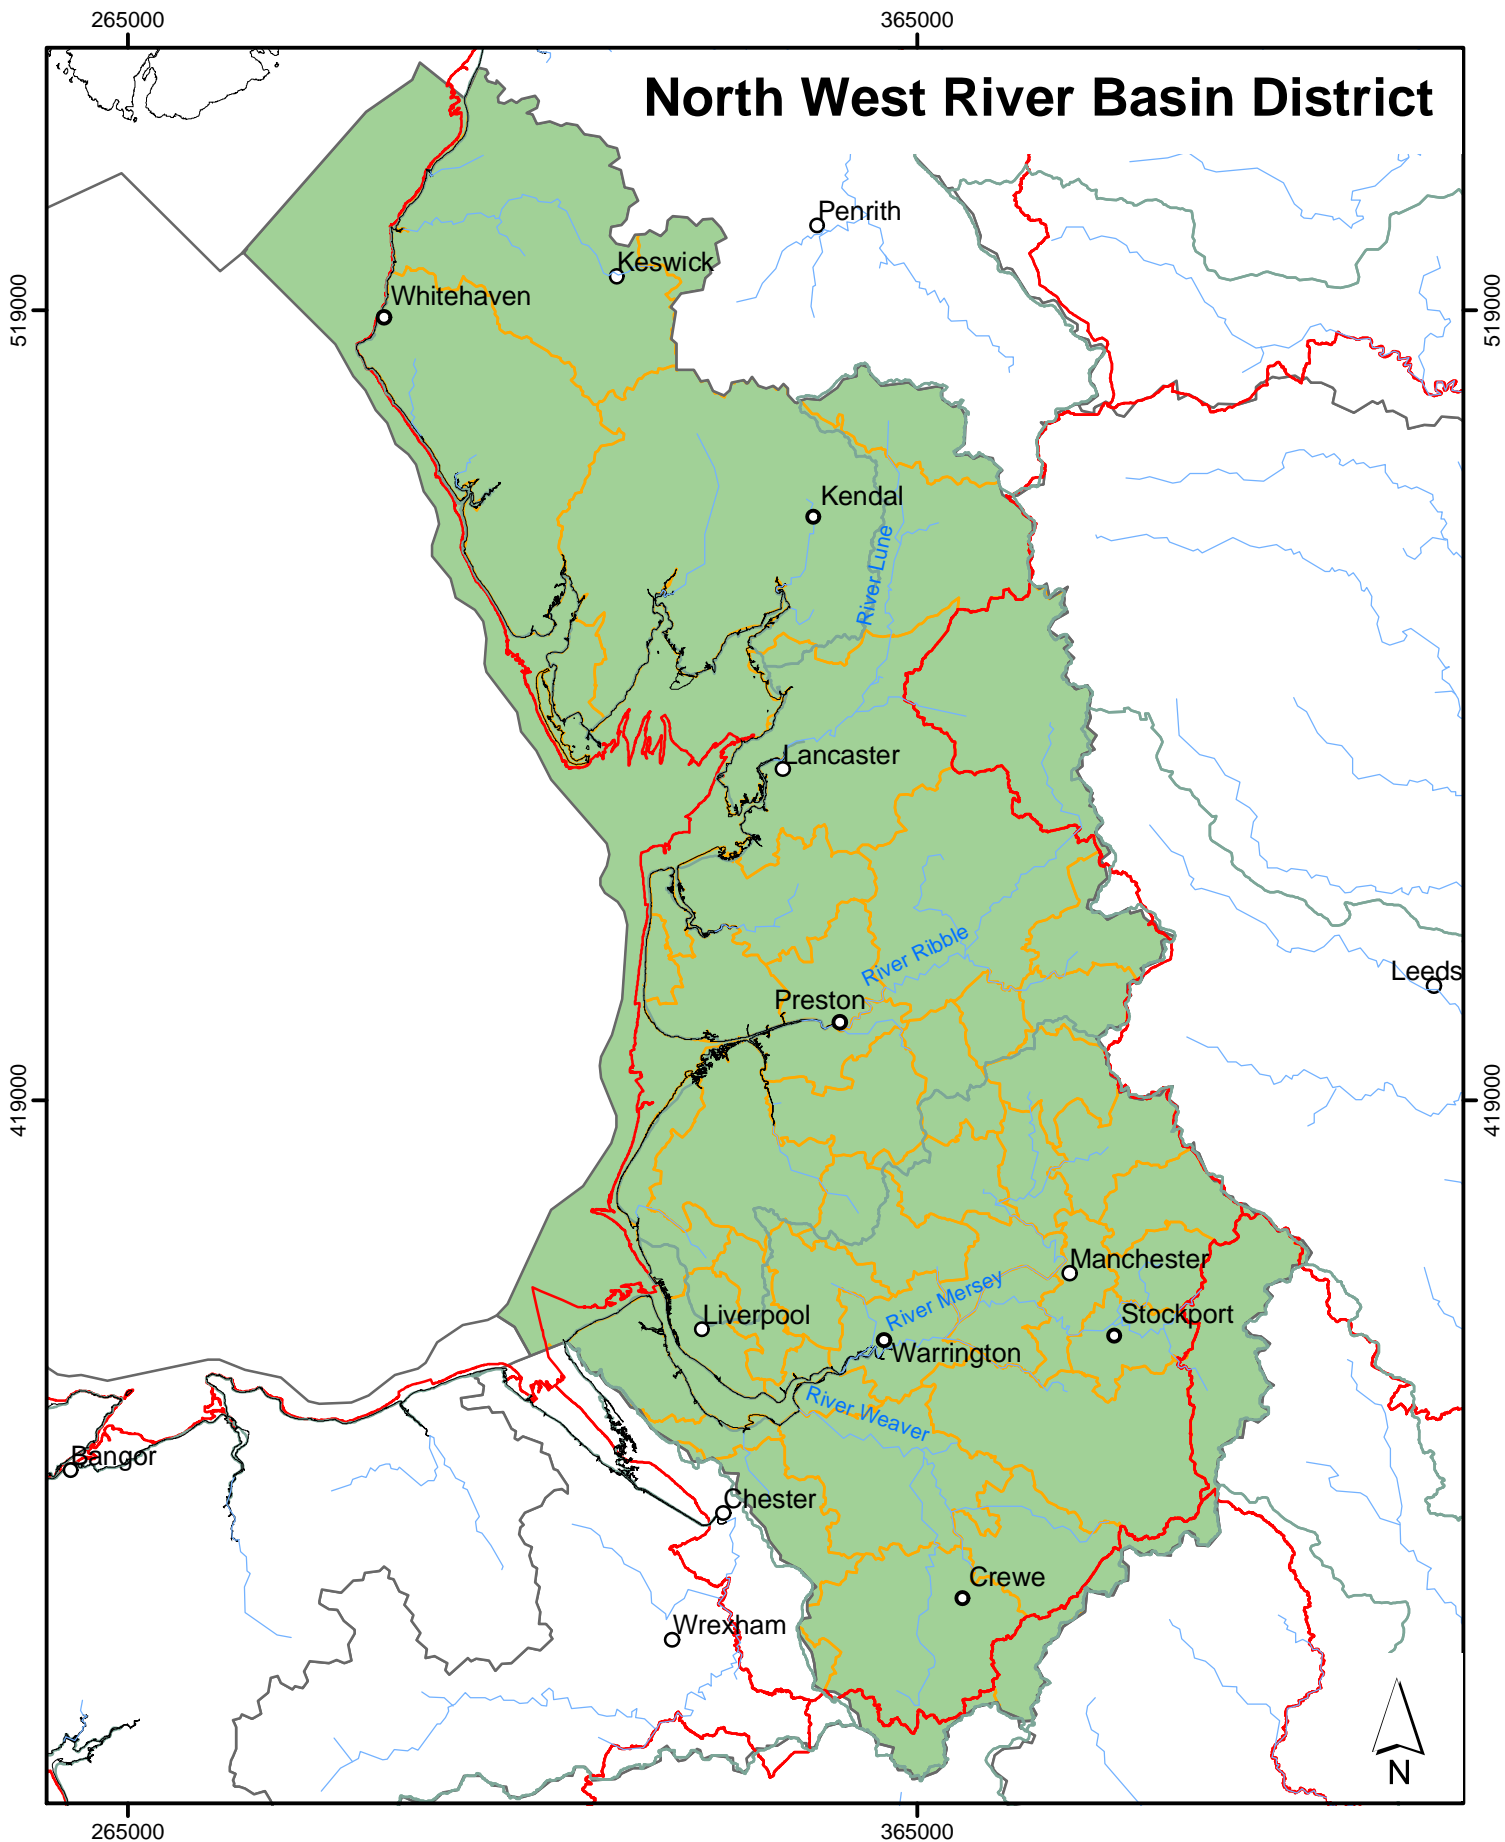

North West River Basin District

0 5 10 20 30 Kilometres

All rights reserved. Environment Agency, 100026380, [2004]. Based on information supplied by the Centre for Ecology and Hydrology © NERC Based on information supplied by British Geological Survey © NERC. Based on information supplied by UK Hydrographic Office © Crown Copyright. © Environment Agency All rights reserved.

North West River Basin District

Selected towns and cities

Government Office Regions

Local Authority boundaries

Environment Agency Area boundaries

RBD boundary

Main Rivers

Coastline